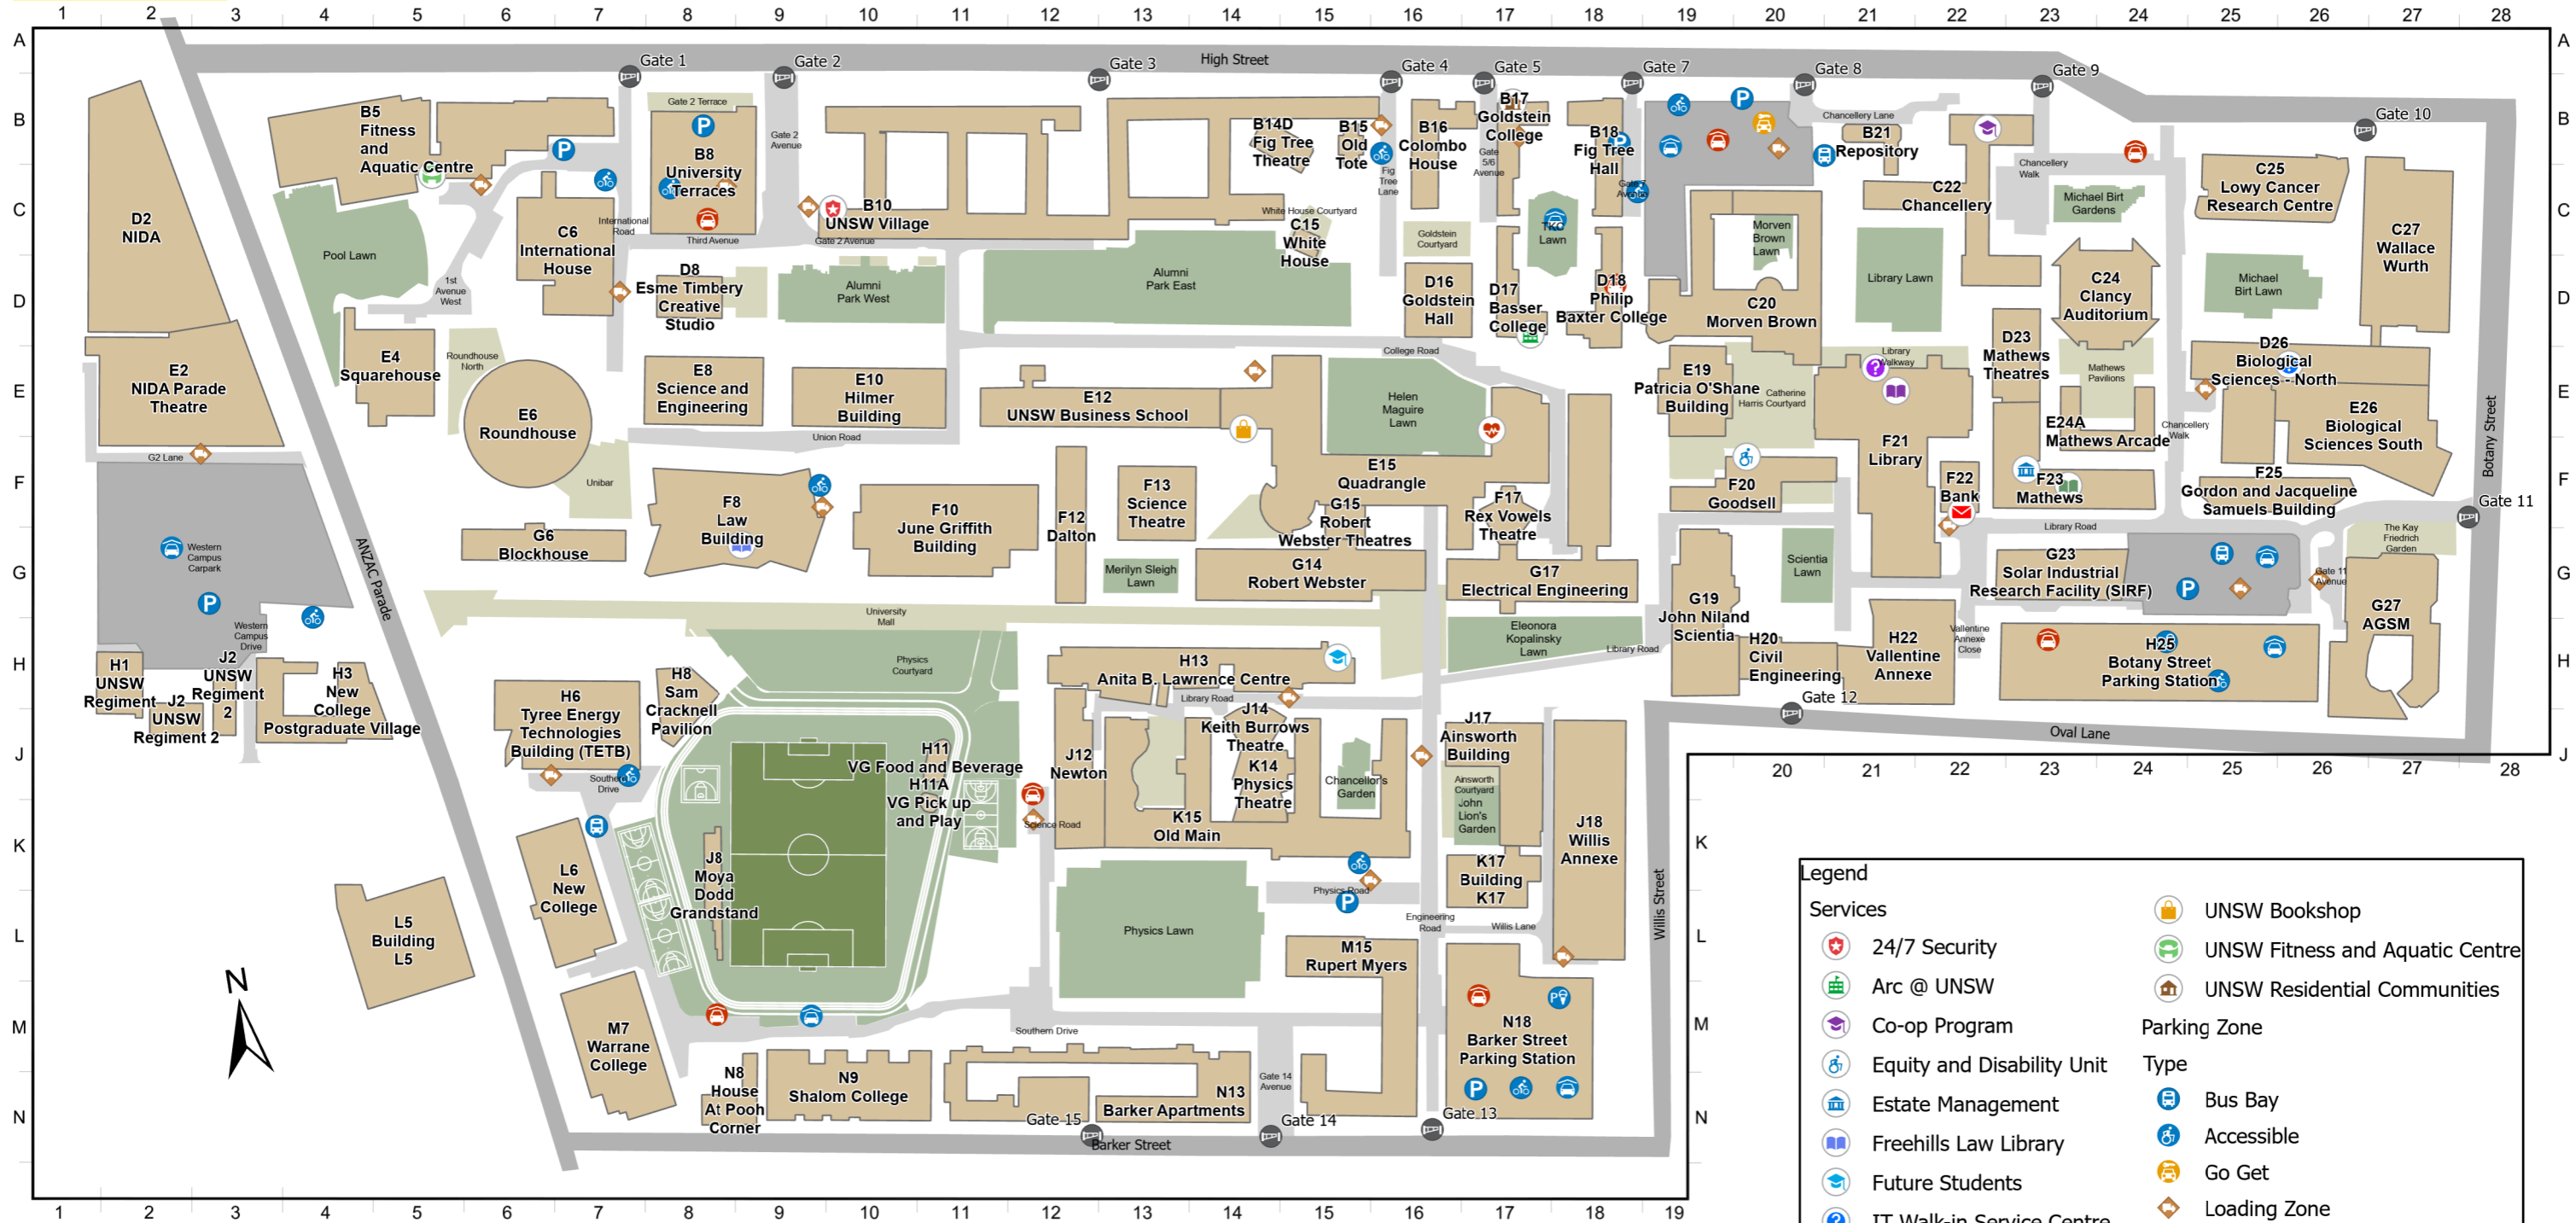

Kensington Campus Map

Legend

24/7 Security	UNSW Bookshop
Arc @ UNSW	UNSW Fitness and Aquatic Centre
Co-op Program	UNSW Residential Communities
Equity and Disability Unit	Parking Zone
Estate Management	Type
Freehills Law Library	Bus Bay
Future Students	Accessible
IT Walk-in Service Centre	Go Get
Library	Loading Zone
Medical Centre	Meter/Permit
Post Office	Meters
Print Centre	Motorbike
The Nucleus: Student Hub	Permit
	Reserve